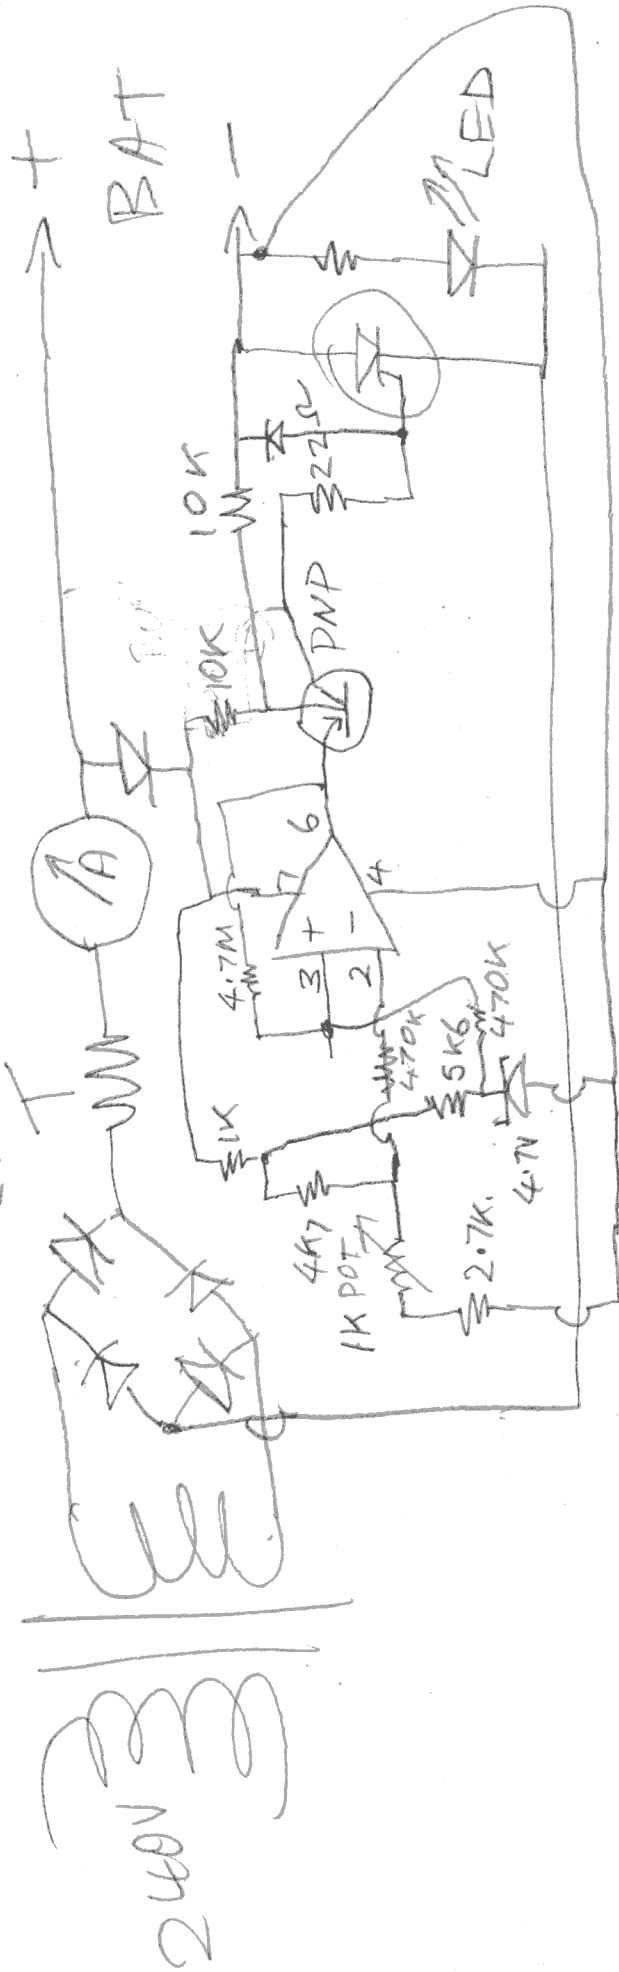

Automatic charger

Cut out
BLUE
2.25

CA 3140E Source 40ma.
S2800D - 15ma trigger

OP-AMP failed replaced with

NS 741